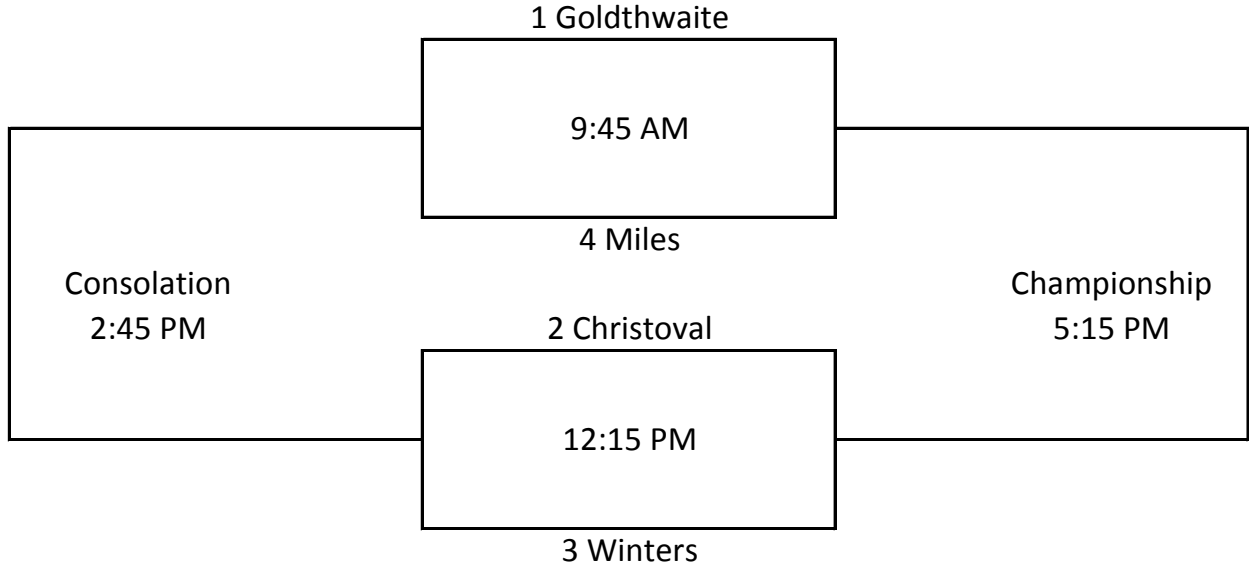

# District 12 Junior High Tournament January 28th

## 7th Grade Boys Old Gym

Schools are seeded according to District Standings.

Entry Fee will be \$50.00 per team

Top Team will be the HOME team and wear WHITE

In the event of a tie in District Standings, we will go by Head-to-Head play.

If we are still tied, then the tiebreaker is the most points scored.