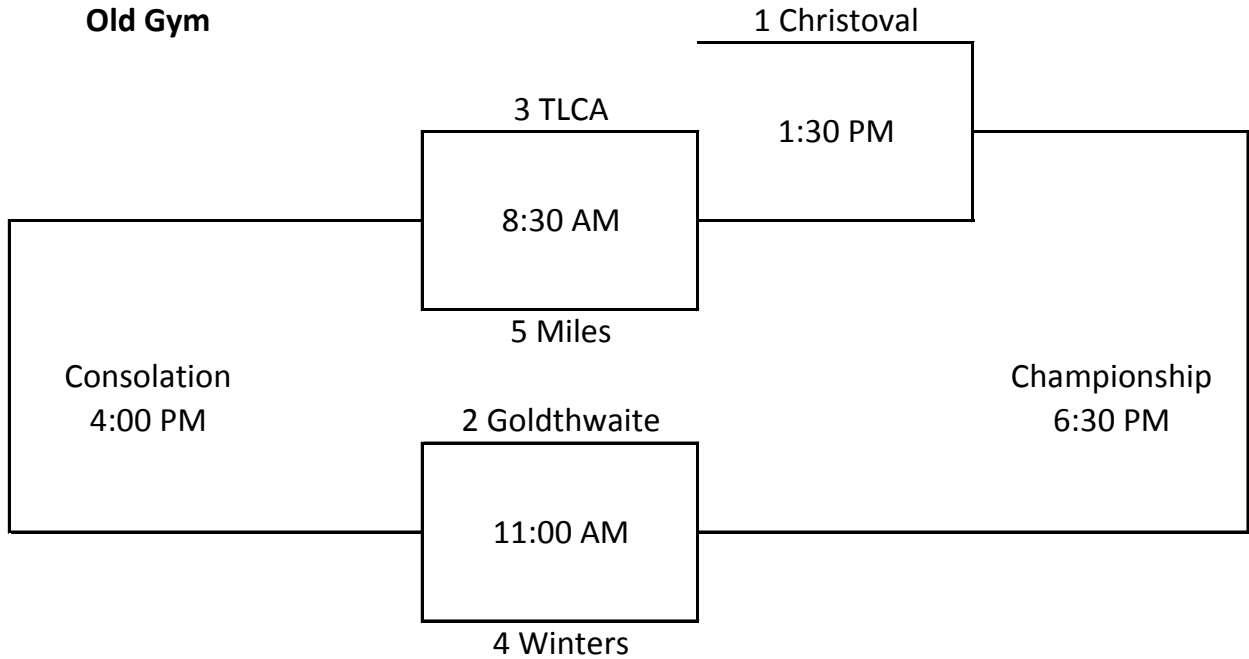

# District 12 Junior High Tournament January 28th

## 7th Grade Boys Old Gym

Schools are seeded according to District Standings.

Entry Fee will be \$50.00 per team

Top Team will be the HOME team and wear WHITE

In the event of a tie in District Standings, we will go by Head-to-Head play.

If we are still tied, then the tiebreaker is the most points scored.