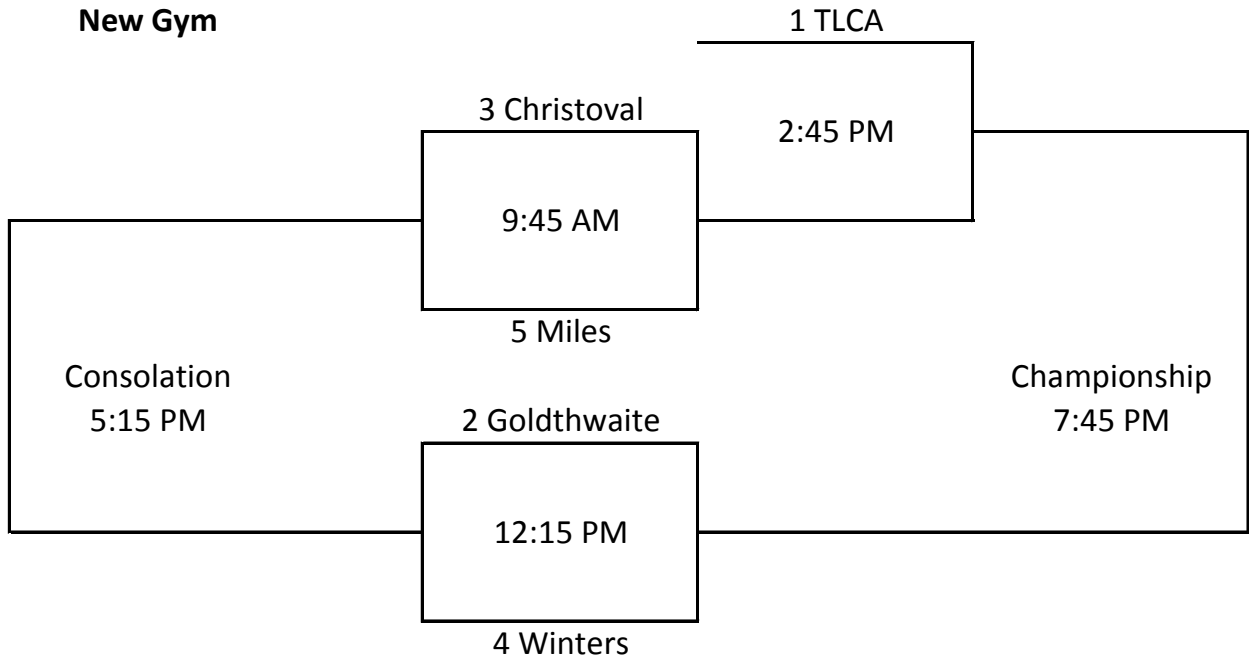

8th Grade Boys New Gym

Schools are seeded according to District Standings.

Entry Fee will be $50.00 per team

Top Team will be the HOME team and wear WHITE

In the event of a tie in District Standings, we will go by Head-to-Head play.

If we are still tied, then the tiebreaker is the most points scored.