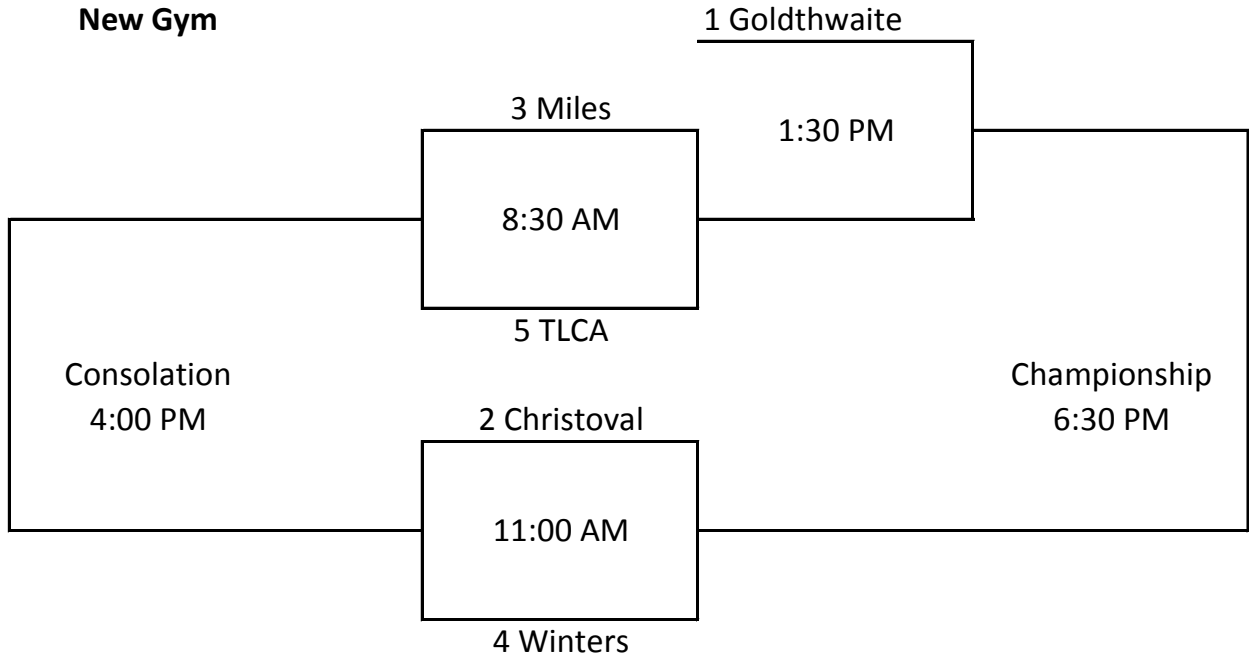

District 12 Junior High Tournament January 28th

8th Grade Girls New Gym